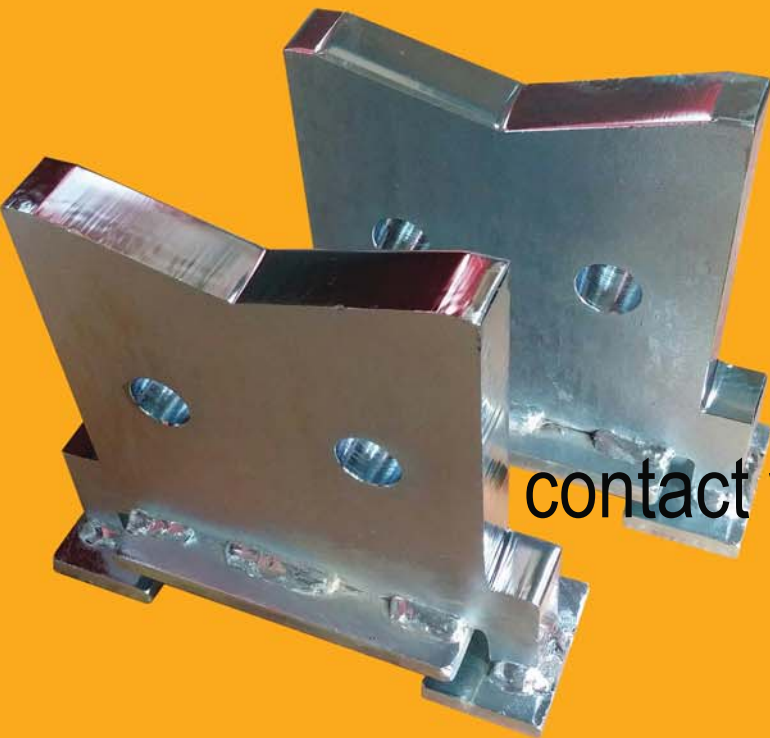

SERVICE JACKS

# SCORPION ACCESSORIES

TJ24703

7 Inch V Saddle

TJ24703

7 Inch V Shaped Saddle  
for lifting on the Axle

V shape ensures proper  
contact with no chance of slipping

STAN DESIGN